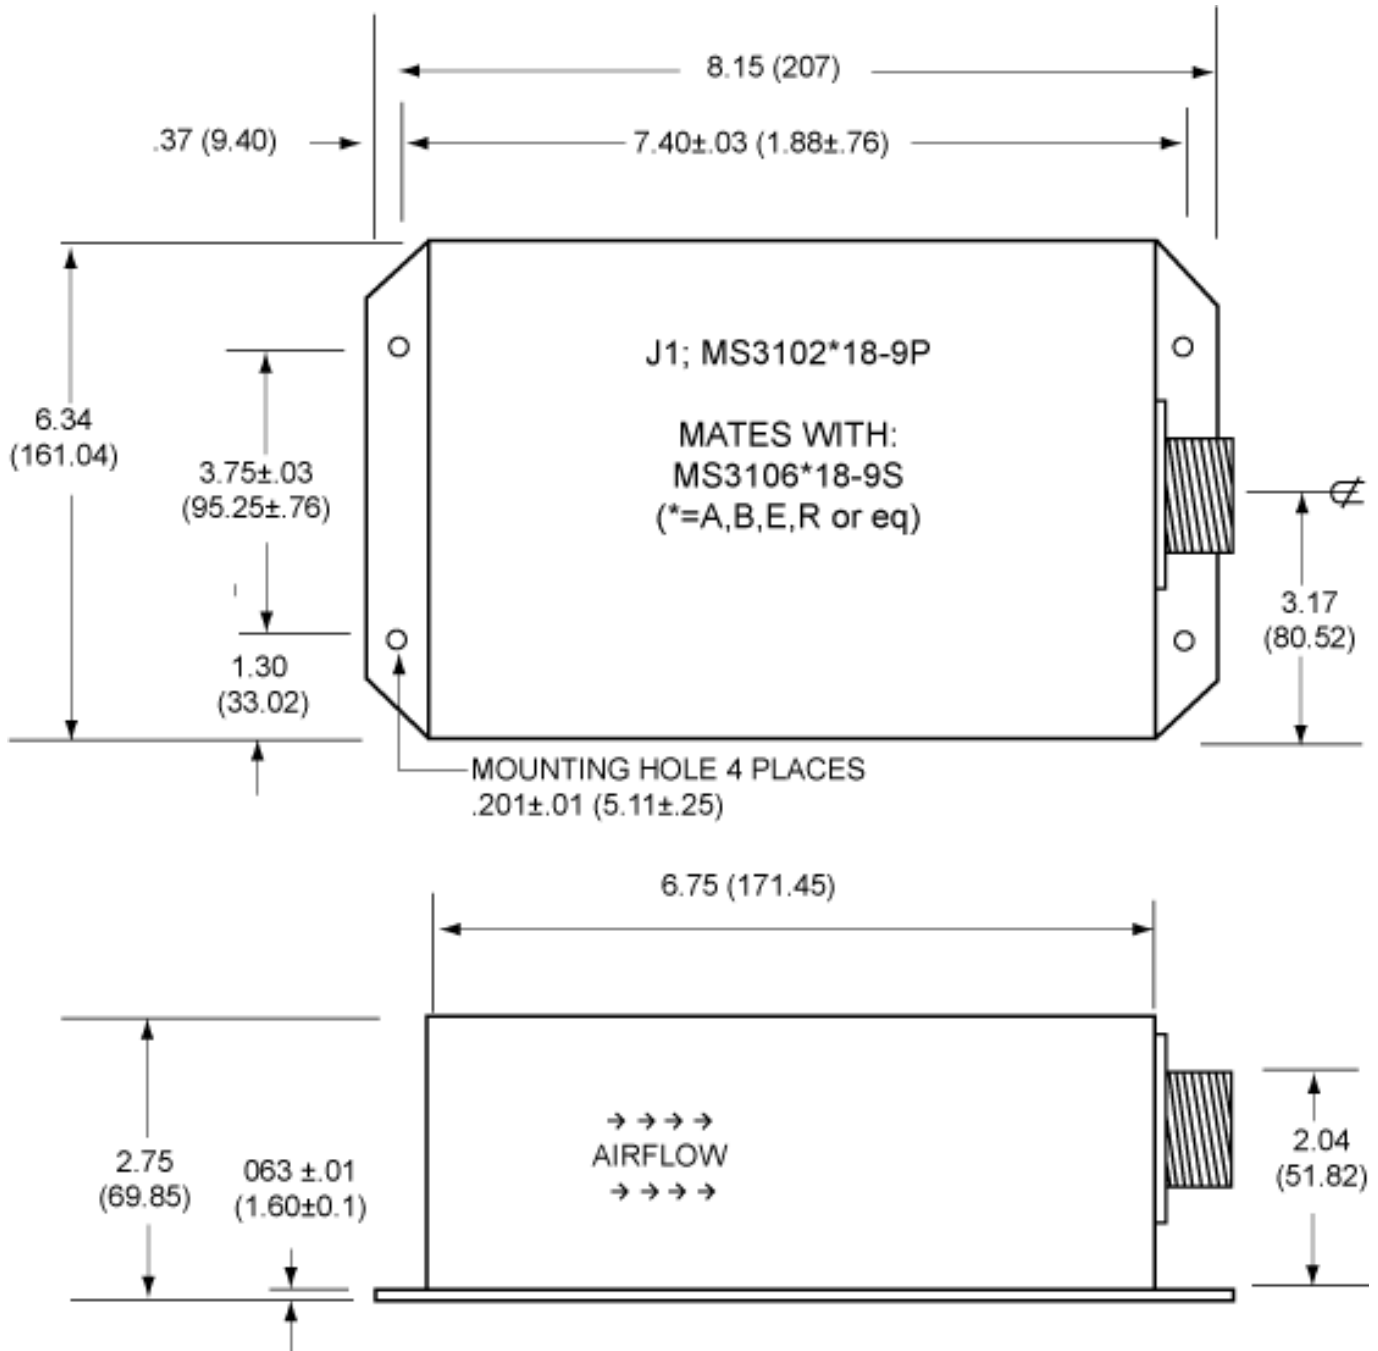

SS40

TSO'd 60Hz Sine Wave Static Power Inverter
400VA - Small, Lightweight

Outline Drawing

kgs
electronics

418 East Live Oak Avenue, Arcadia CA 91006-5619 USA ■ Phone: 626-574-1175 ■ Fax: 626-574-0553 ■ info@kgselectronics.com