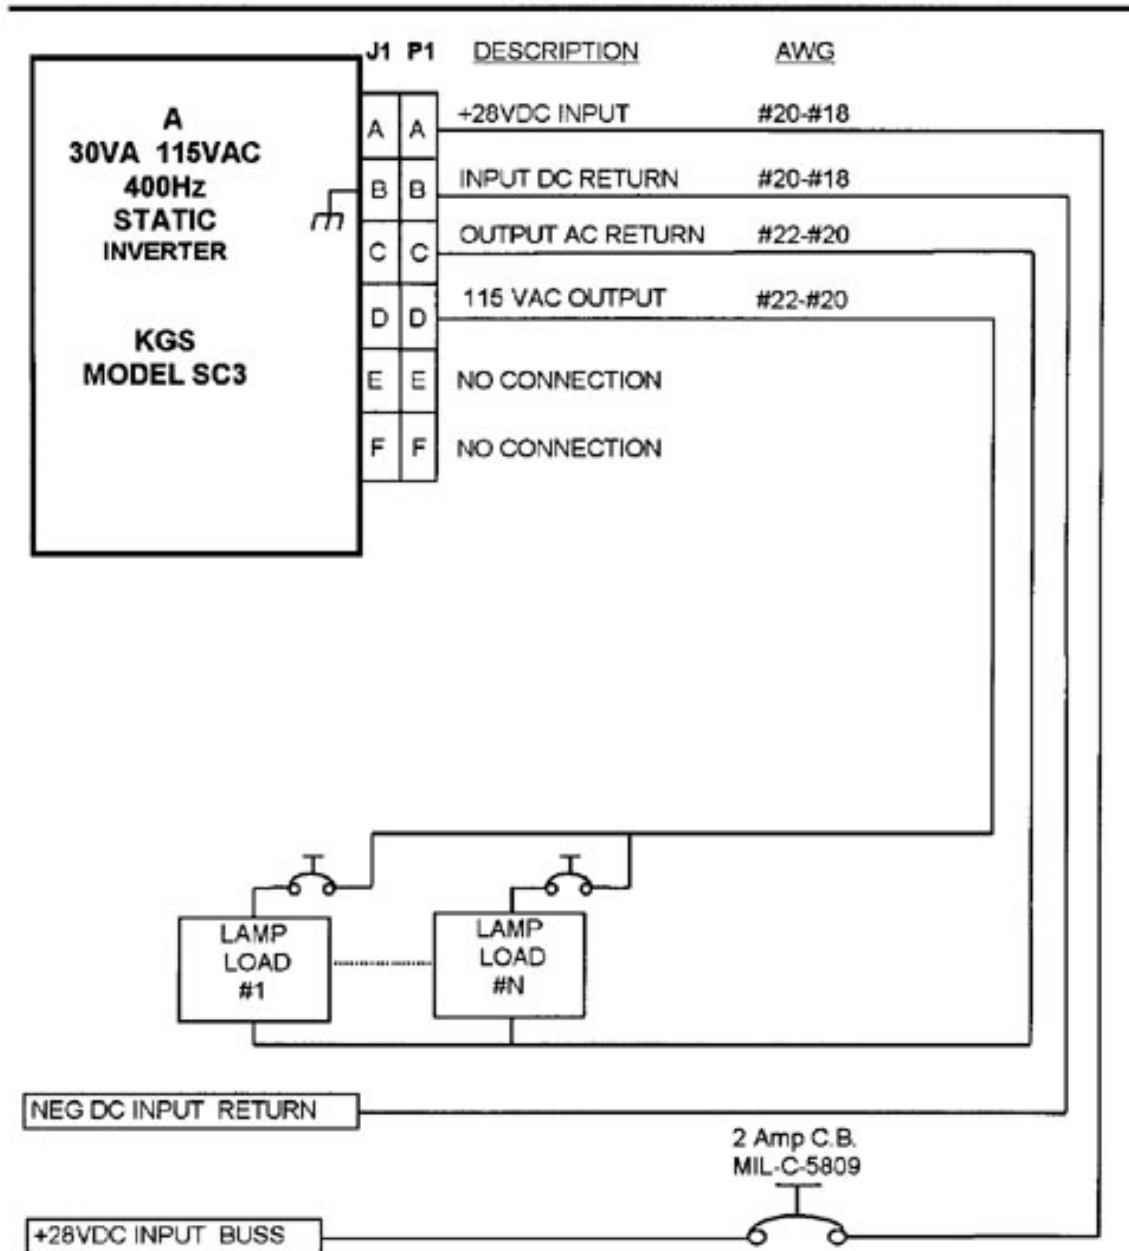

SC3, SC3(A)

TSO'd 30 VA STATIC INVERTER
(28 Vdc to 400Hz Sinewave)

External Wiring

electronics